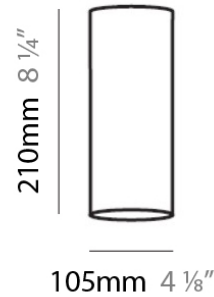

ONE SURFACE

D82158

GENERAL

Series: One
Brand: Panzeri
Division: Design
Mounting Type: Surface
Mounting Location: Ceiling
Subcategory: Downlight

PHYSICAL

Shape: Cylinder
Diameter (mm): 105
Diameter (in): 4 1/8
Height (mm): 210
Height (in): 8 1/4
Light Distribution: Downlight
Weight (kg): 1.4
Weight (lbs): 3
Fixture Material: Metal

ELECTRICAL

Number of Lamps: 1
Lamp Type: LED Retrofit
Bulb Included: Bulb Not Included
Total Output Wattage (W): 10
Max. Wattage Per Lamp (W): 10
Lamp Base: E26
Input Voltage (V): 120
Upon Request: 277Vac / GU24

LED

OPTICAL

RATINGS AND CERTIFICATIONS

Certified By: CSA Certified to UL and CSA Standards
IP rating: IP20

PROJECT	_____
TYPE	_____
NOTES	_____
QUANTITY	_____
DATE	_____