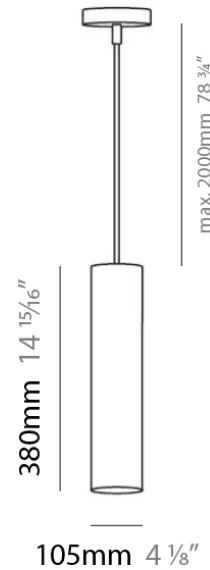

ONE SUSPENSION

D81350

GENERAL

Series: One
Brand: Panzeri
Division: Design
Mounting Type: Suspension
Mounting Location: Ceiling
Subcategory: Pendant

PHYSICAL

Shape: Cylinder
Diameter (mm): 105
Diameter (in): 4 1/8
Height (mm): 380
Height (in): 15.0
Max. Overall Height (mm): 2380
Max. Overall Height (in): 93 11/16
Light Distribution: Direct
Fixture Material: Metal

ELECTRICAL

Number of Lamps: 1
Lamp Type: LED Retrofit / Halogen
Bulb Included: Bulb Not Included
Total Output Wattage (W): 10 / 75
Max. Wattage Per Lamp (W): 10 / 75
Lamp Base: E26
Input Voltage (V): 120

LED

OPTICAL

RATINGS AND CERTIFICATIONS

Certified By: CSA Certified to UL and CSA Standards
IP rating: IP20

PROJECT	_____
TYPE	_____
NOTES	_____
QUANTITY	_____
DATE	_____